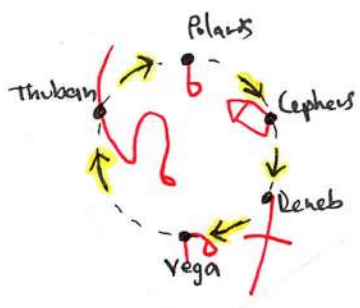

The BIG SQUARE
Squares the BLUE Tropic

The SMALL SQUARE
Squares the Green Tropic