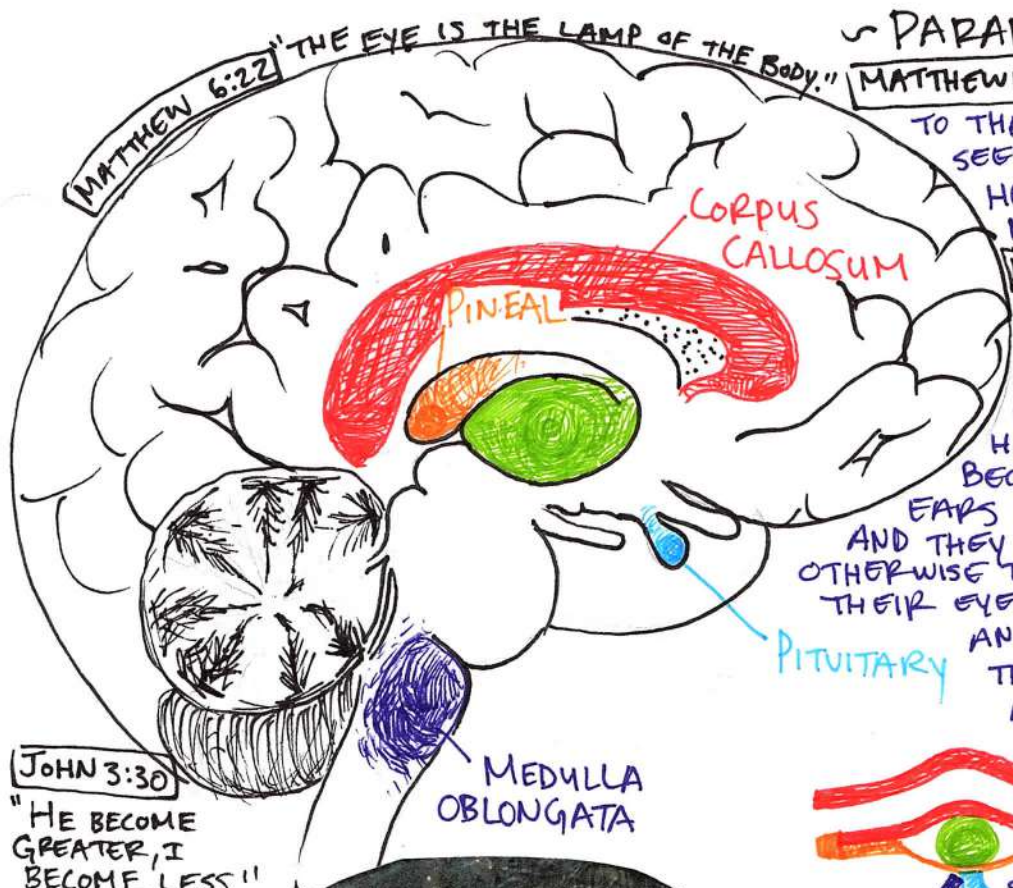

~ PARABLES/HYPERBOLES ~

MATTHEW 6:22 "THE EYE IS THE LAMP OF THE BODY."

MATTHEW 13:13 "THEREFORE I SPEAK TO THEM IN PARABLES BECAUSE SEEING THEY DO NOT SEE, AND HEARING THEY DO NOT HEAR, NOR DO THEY UNDERSTAND."

MATTHEW 13:14 "YOU WILL KEEP ON HEARING BUT WILL NOT UNDERSTAND, YOU WILL KEEP ON SEEING BUT WILL NOT PERCEIVE, FOR THE HEART OF THIS PEOPLE HAS BECOME DULL; WITH THEIR EARS THEY SCARCELY HEAR, AND THEY HAVE CLOSED THEIR EYES, OTHERWISE THEY WOULD SEE WITH THEIR EYES, HEAR WITH THEIR EARS, AND UNDERSTAND WITH THEIR HEART, AND RETURN AND I WOULD HEAL THEM."

MATTHEW 13:35 "I WILL OPEN MY MOUTH IN PARABLES, I WILL UTTER THINGS HIDDEN SINCE THE CREATION OF THE WORLD."

JOHN 3:30 "HE BECAME GREATER, I BECAME LESS."

JANUS aka John