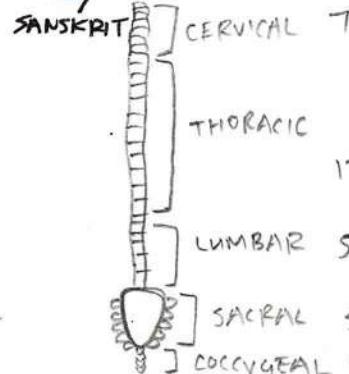

SPINE = MERUDANDA

THE BODY BECOMES A MAGNET
 BY RUNNING CURRENT UP THE SPINE
 TO PRODUCE AN ELECTROMAGNETIC
 FIELD. RELEASE ENERGY FROM
 THE BASE TO THE TOP OF THE
 HEAD. CHAKRA ALIGNMENT,
 LIKE A FASCES BUNDLE OF RODS!