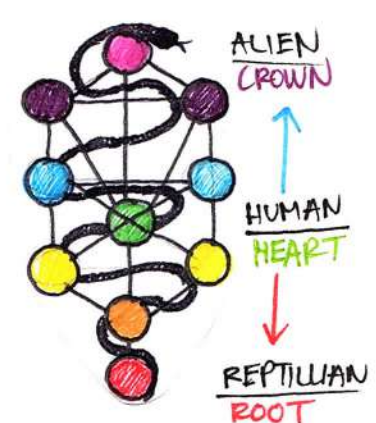

JOHN 8:32 "THEN YOU WILL KNOW THE TRUTH AND THE TRUTH WILL SET YOU FREE."