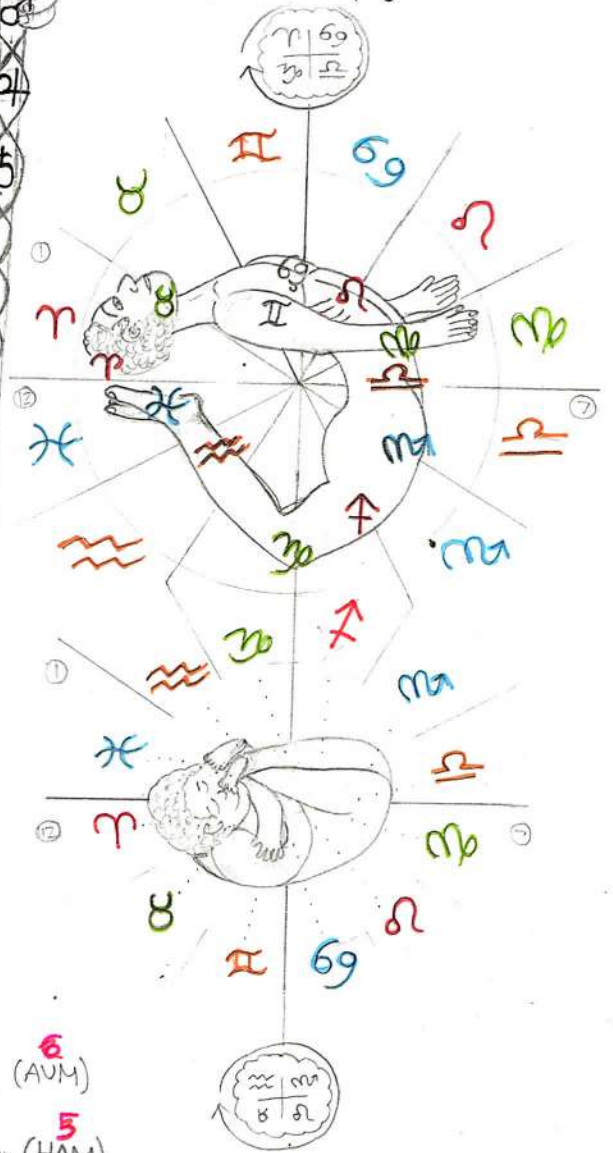

7 VOWELS A, E, I, Y, O, U, W