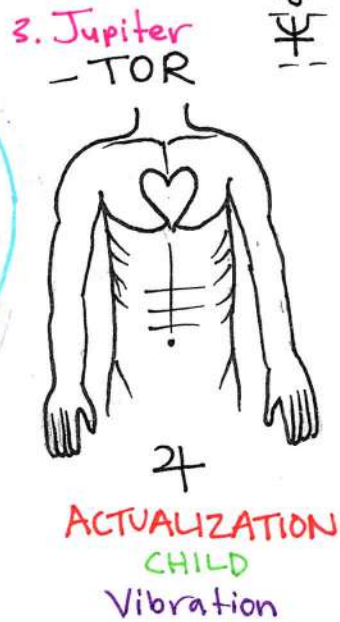

1008 years	2016 years
♃	84	168
♁	36	72
♅	12	24
♆	6	12