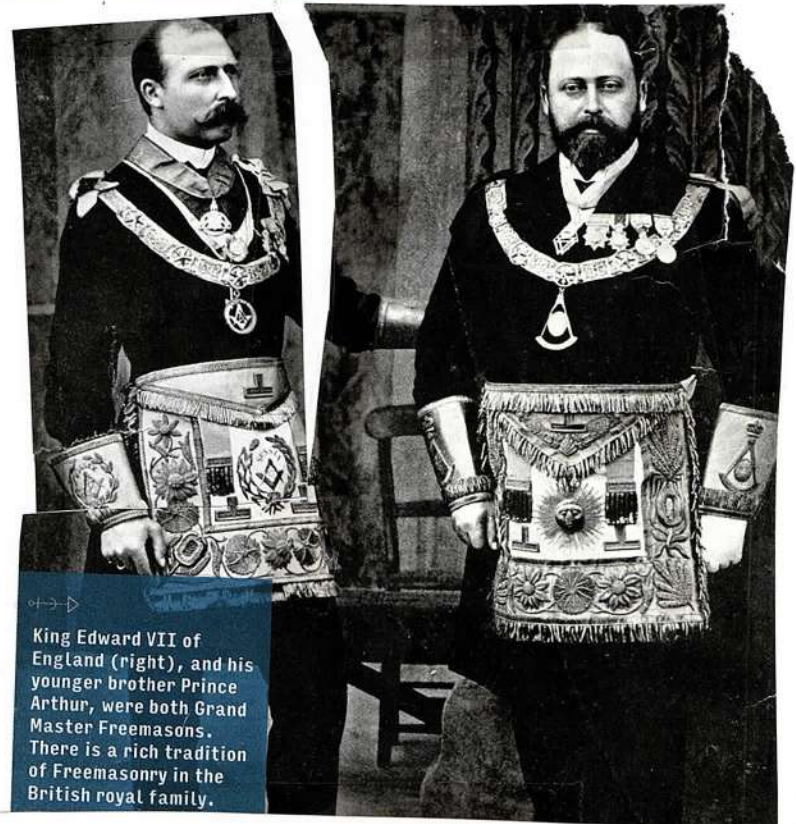

King Edward VII of England (right), and his younger brother Prince Arthur, were both Grand Master Freemasons. There is a rich tradition of Freemasonry in the British royal family.

Scroll and Key

YALE UNIVERSITY