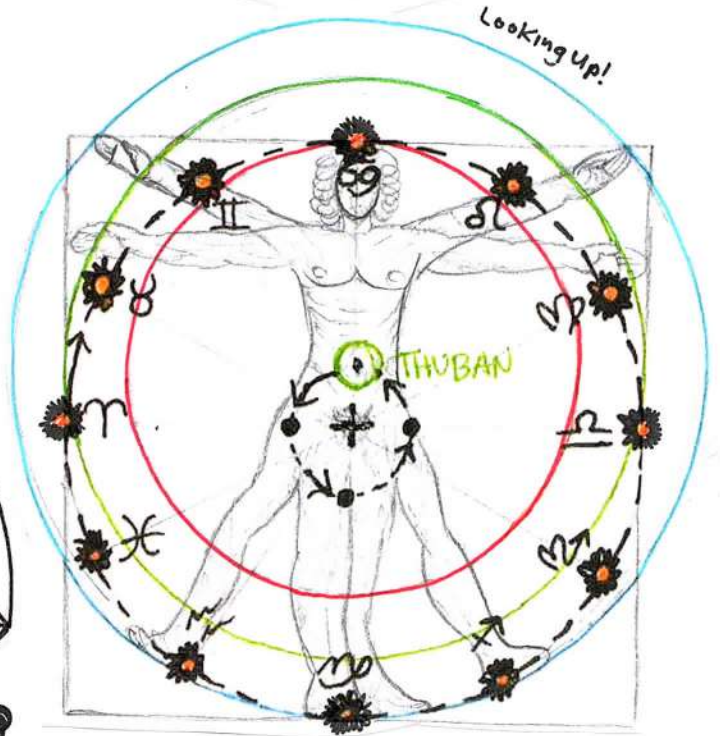

DYNAMICS OF ELECTROMAGNETISM

FULL MAGNETIC FIELD ~ SPECTRUM ~

Hyperbola & Torus

TETRACTYS OF PYTHAGORAS

THE 25,920
Great Precessional Year

AS ABOVE - SO BELOW
AS WITHIN - SO WITHOUT

NUMBERS + SHAPES
GEOMETRY