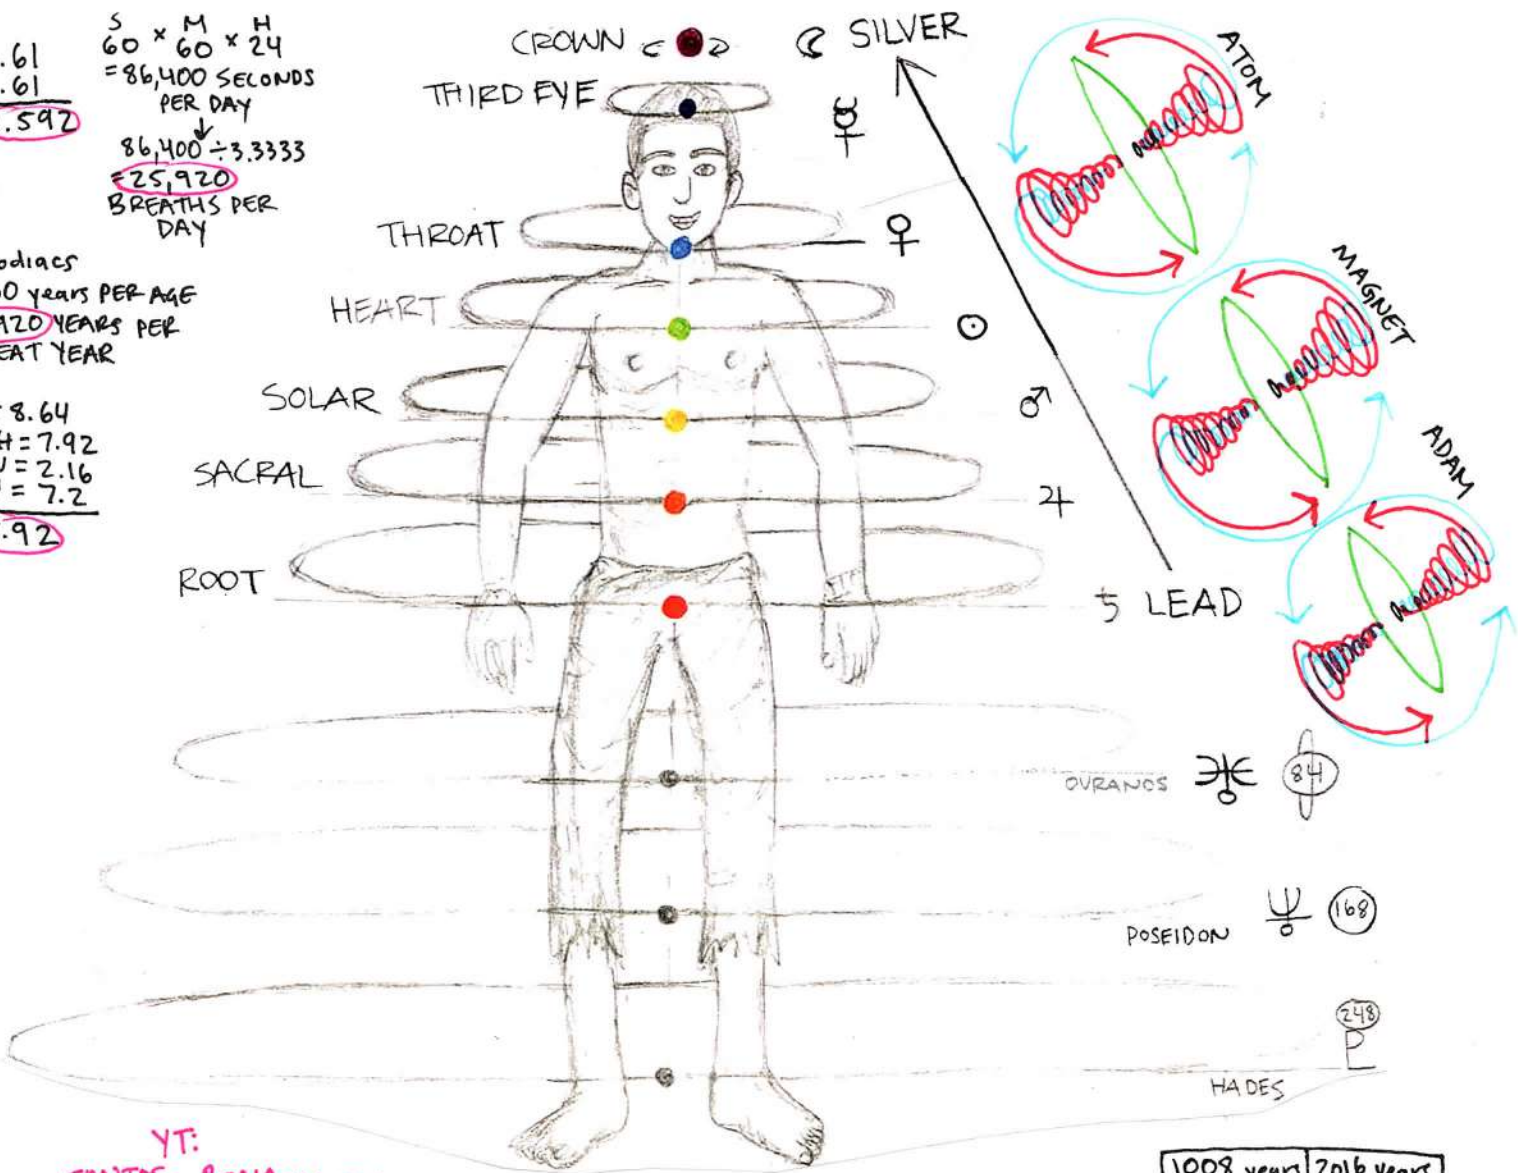

$1.61 \times 1.61 = 2.592$
 $5 \times 60 \times 60 \times 24 = 86,400$ SECONDS PER DAY
 $86,400 \div 3.3333 = 25,920$ BREATHS PER DAY

12 Zodiacs
 $\times 2,160$ years PER AGE
 $25,920$ YEARS PER GREAT YEAR

SUN = 8.64
EARTH = 7.92
MOON = 2.16
MAN = 7.2
25.92

YT:
~ SANTOS BONACCI ~
THE COSMICATORS
"COSMIC CREATORS"