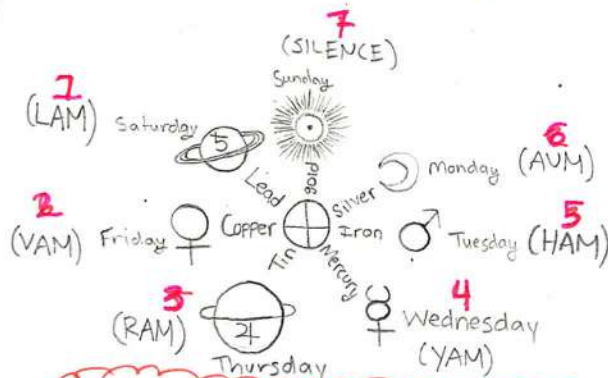

7 VOWELS A, E, I, Y, O, U, W