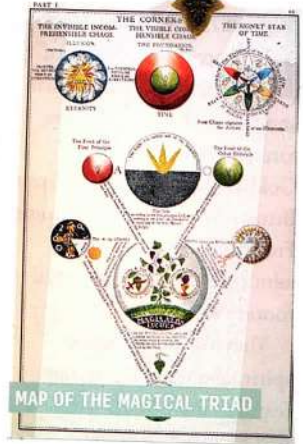

36

Fateful moments: The first step of a Hogwarts education is being sorted into a house that may also determine your friends and future.

MASON'S APRON, C. 1800

Master Mason Theodore Roosevelt's accessories include an apron and a gavel.