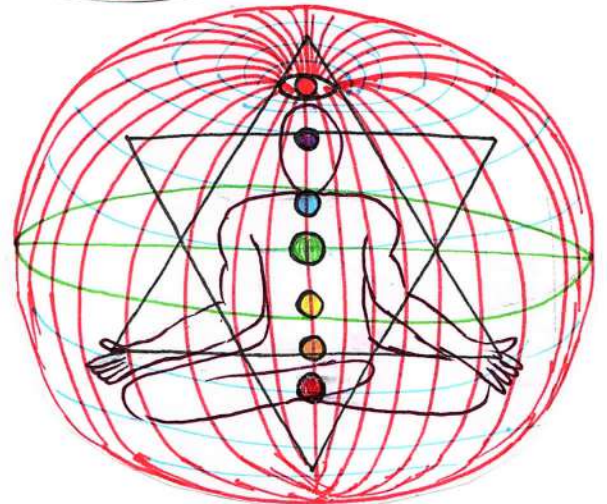

- ☉ ATMA
- ☽ Buddhi
- ♀ SPIRIT
- ☉ SOUL
- ♂ ASTRAL
- ♁ ETHERIC
- ♁ PHYSICAL

- 7 CERVICAL
- 12 THORACIC
- 5 LUMBAR
- 5 SACRAL
- 4 COCCYGEAL