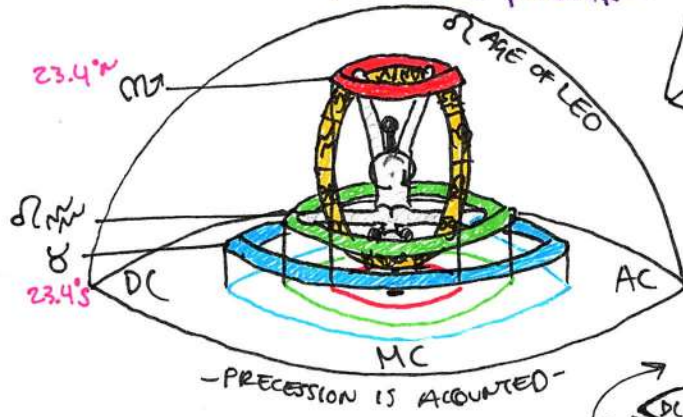

MAN
ADAM

MANTRAS
ARE SPECIFIC
SOUNDS MADE
WITH VOCALS.

MANIFESTATION
ATOM

MANSANA
ANATOMY OF
APPLE

CIRCLE
CIRC-EL
"CIRCUMFERENCE
OF EL..."

~ THE **25,920** "GREAT CARTWHEEL" OF ADAM KADMON ~

The Core of The Milky Way/ The Head of The Serpent is barely visible for those who are FAR NORTH of the Equator.

PRECESSION or "WOBBLE" - Happens when The pole star shifts in its circular motion due to The GYRO-MAGNETIC PRECESSION OF EVERY MAGNET; THIS A new part of Adam will be punctured.

On March 21st (During The Spring Equinox) - The Sun will Rise in Aquarius for the Next 2,000 years, and as the Sun Rises, Scorpio will be the MC (Mid Heaven) and Taurus be at the other side of the North Pole IC (Lower Heaven), while Leo Sets.

- PRECESSION IS ACCOUNTED -

- PRECESSION/Wobble not Present -

The GALACTIC CORE - IS located between SCORPIO and SAGITTARIUS.

SCORPIO - Replaces Cancer Beginning Jun 21st. THE GALACTIC CORE/HEAD OF THE SERPENT - will be visible for those far North of the Equator @ Night Time in the Winter Months.