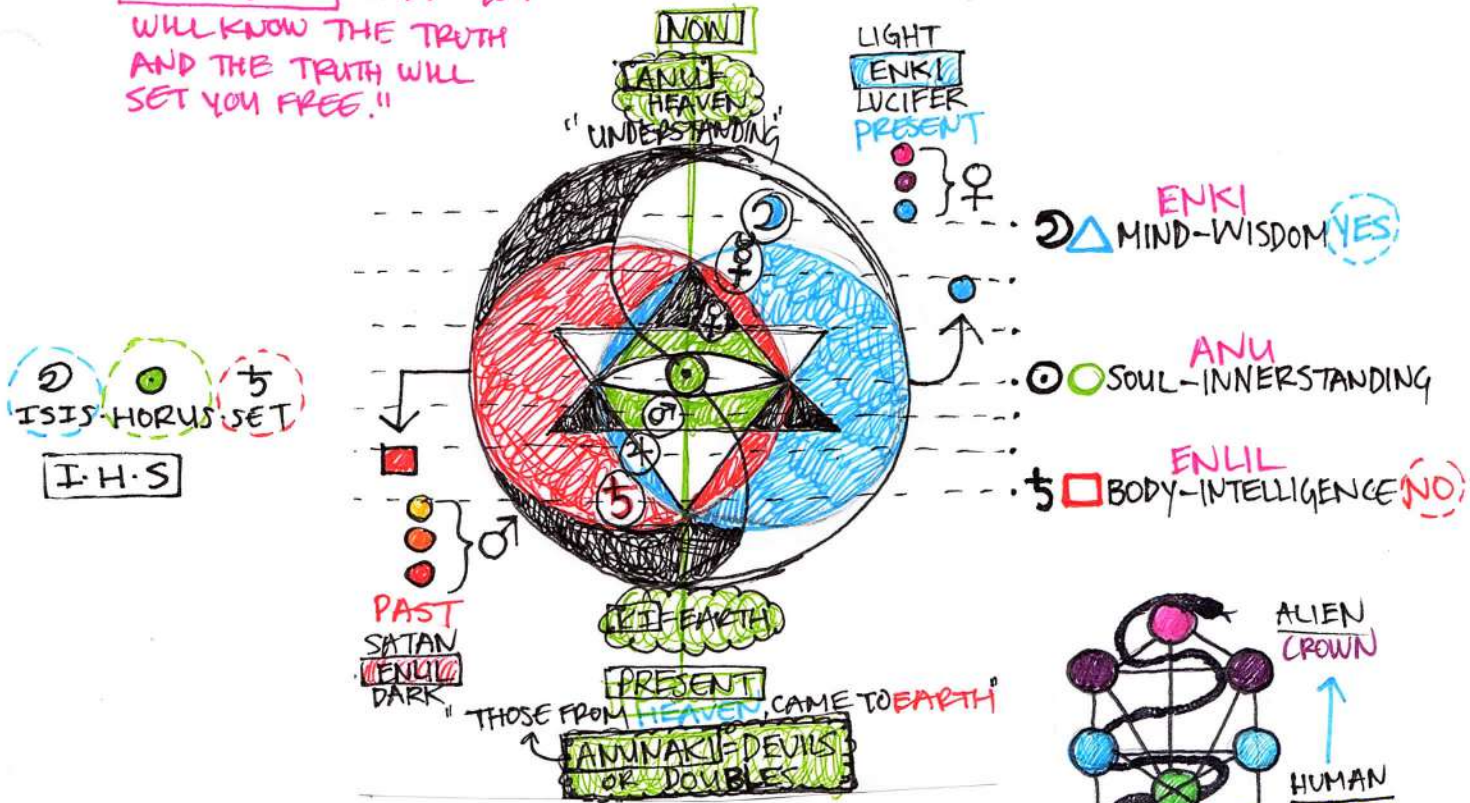

JOHN 8:32 "THEN YOU WILL KNOW THE TRUTH AND THE TRUTH WILL SET YOU FREE."