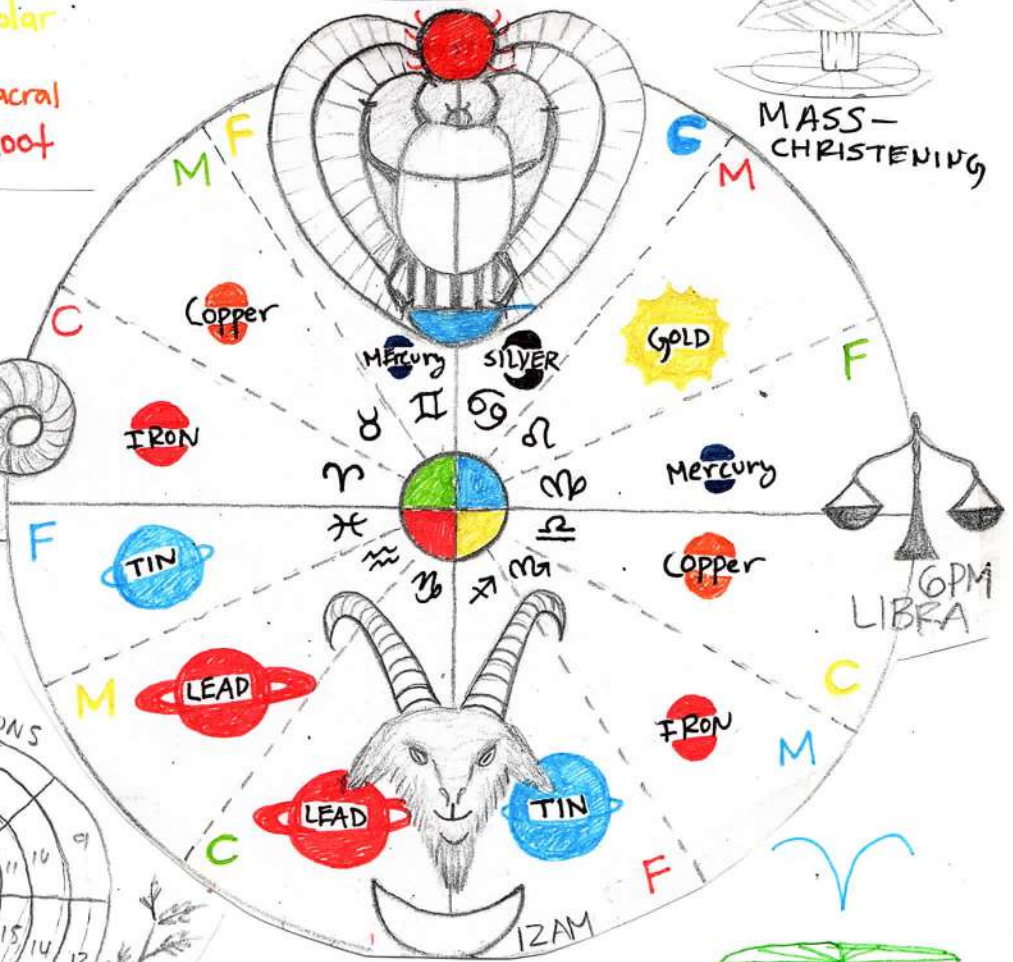

- Crown
- Third Eye
- Throat
- Heart
- Solar
- Sacral
- Root