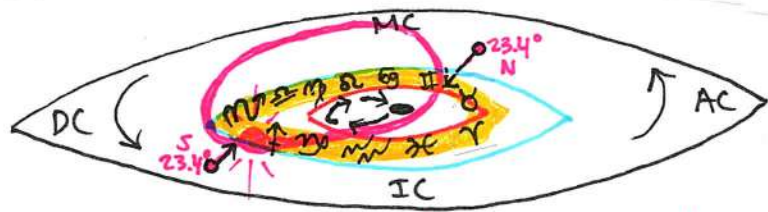

NUMBERS + SHAPES
GEOMETRY

NUMBERS + LETTERS
GEMATRIA

HOLY BIBLE
6 222 25225
= 28

LOVE
2 2 5 5
= 14

IF A=6 B=12 C=18 D=24
Z=156
JESUS
CROSS
MESSIAH
GOSPEL
ENGLISH
GEMATRIA
CODE OF GOD
BEAUTY
CDXLIV
=444

ABCDEFGHIJKLM 1 2 3 4 5 6 7 6 5 4 3 2 1
NOPQRSTUVWXYZ 1 2 3 4 5 6 7 6 5 4 3 2 1

MAN
ADAM

MANTRAS
ARE SPECIFIC
SOUNDS MADE
WITH VOCALS.

MANIFESTATION
ATOM

MANSANA
ANATOMY OF
APPLE

CIRCLE
CIRC-EL
"CIRCUMFERENCE
OF EL..."