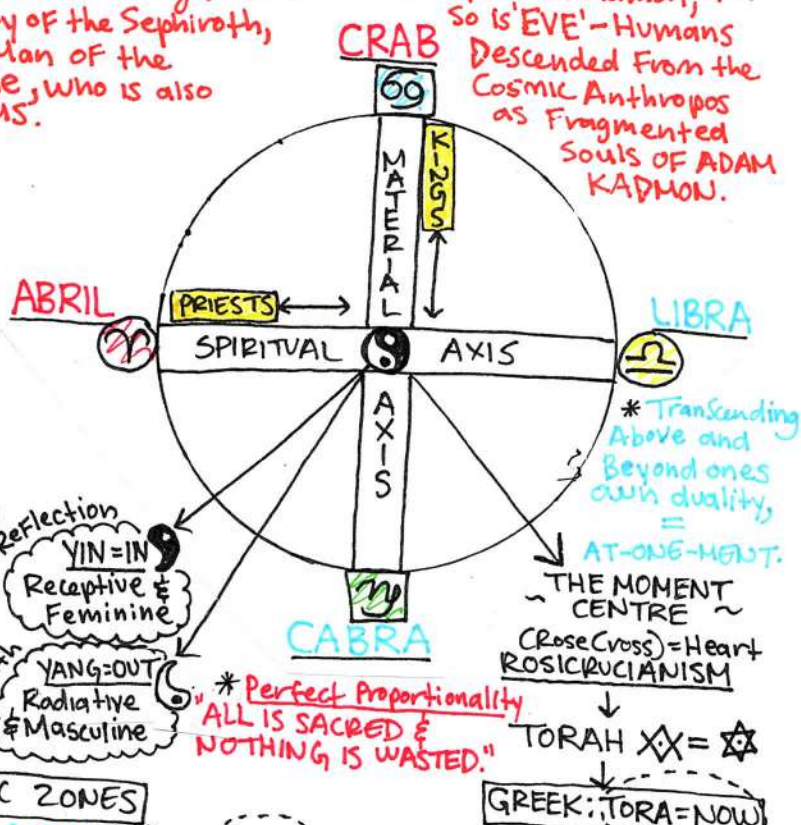

ARES-WAR ♂   AFRODITI-LOVE ♀

▲ ▲
APSU

▼ ▼
TIAMAT

ADAM
1 ODD
DAWN
GOOD
GOD
SPRING
SHIVA
TEHUTI
FUXI
AUSAR
ABRAM
JOSEPH
KRONOS

EVE
EVEN 2
EVENING
EVIL
DEVIL
FALL
SHAKTI
SESHAT
NUWA
AUSET
SARAI
MARY
RHEA

⚙️
+
ADD
↑
○
SINGLE

⊖
-
MINUS
↓
∞
DOUBLE

ARTERIES = AWAY

VEINS = TO

ALPHA

MEGA

* These are the primordial drives that control us which makes humans the play things of the Gods. They are personalities that live forever; Primary motivational forces being expressed in nature as Transcendental traits that are ETERNAL.

✓
KNOW
↑
TRUTH

"THE ABSOLUTE" THE	
The Source of all Creation: UNCREATED	
SPIRIT (MIND)	MATTER (PHYSICAL)
BRAHMA Spirituality Informational Interdimensional UNSEEN & ETERNAL	A-BRAHAM Religion ← REL-ying on an EXTERNAL Savior Instead of ... Formational Dimensional SEEN & TEMPORAL
THE TREE OF LIFE ONENESS Love = Love ∞	THE TREE OF KNOWLEDGE OF GOOD & EVIL DUALITY Pride → Lust

FAITH
○
BELIEVE

* ADAM KADMON - is the Spiritual Reflection of the Absolute, The Heavenly or Cosmic Human Called the "MACRO ANTHROPOS" by Plutarch. He is the Totality of the Sephiroth, The Primordial Man of the Entire Universe, who is also ANDROGYNOUS.

* ADAM - is the physical reflection of the Adam Kadmon, and so is 'EVE' - Humans Descended From the Cosmic Anthropos as Fragmented Souls of ADAM KADMON.

High Frequency MATTER = LIGHT
Low Frequency LIGHT = MATTER

PATER = PATTERN
SOL TIME

MATER = MATTER
LUNA SPACE

LETTERS = QUALITY

NUMBERS = QUANTITY

superior KA ↑
DIVINE KA-HEART
Inferior KA ↓
TOOT

Reflection
YIN = IN
Receptive & Feminine
Growth
YANG = OUT
Radiative & Masculine

* Perfect Proportionality
"ALL IS SACRED & NOTHING IS WASTED."

THE 3 COSMIC ZONES

E Macro-COSM GOD → Omega
F Meso-COSM CHRIST → and
V Micro-COSM JESUS → Alpha

TORAH ✕ = ✕
GREEK: TORA = NOW

* -CounterSpatial-
ENERGY = Aether in stillness → Rest & Silence
-Spatial-
FREQUENCY = Aether in motion → Force & Motion
-Temporal Manifestation-
ELECTRICITY = All physicality is sustained by motion, all appearing to be "solid matter" is composed of Non-Solid Energy vibrating at a certain frequency.

* K.W. "The Consubstantial self has a BEGINNING and an ENDING, The Transcendental SELF IS PERPETUAL."
SOUL Source   SPIRIT Mind   BODY Matter   CHRYSOPEIA - Lead to Gold   BLISS - Through LOVE, INTENT and Inner-Determination.
CHRISTIC SCIENCE - Man to God

* Religion is science told improperly - The True and Holy Science is the one that integrates the Body Mind and Soul of the Individual, As the Scriptures are meant to guide us along the Journey to the Soul, Back to Source. Therefore our ancestors read the texts as psycho-physiological manuals for Cosmic Regeneration. Return to Inner-Determination.

↑ THE LOVE FREQUENCY
CHRISM OIL

* ADAM - is the physical reflection of the Adam Kadmon, and so is 'EVE' - Humans Descended From the Cosmic Anthropos as Fragmented Souls of ADAM KADMON.

* Transcending Above and Beyond ones own duality, = AT-ONE-MENT. THE MOMENT CENTRE ~ (Rose Cross) = Heart ROSICRUCIANISM