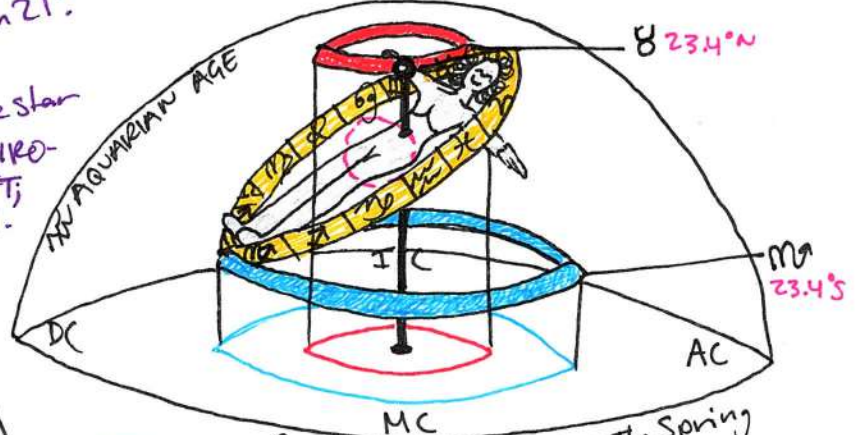

MAN
ADAM

MANTRAS
ARE SPECIFIC
SOUNDS MADE
WITH VOCALS.

MANIFESTATION
ATOM

MANSANA
ANATOMY OF
APPLE

CIRCLE
CIRC-EL
"CIRCUMFERENCE
OF EL..."

~ THE **25,920** "GREAT CARTWHEEL" OF ADAM KADMON ~

The Core of The Milky Way/ The Head of The Serpent is barely visible for those who are FAR NORTH of the Equator.

PRECESSION or "WOBBLE" - Happens when The pole star shifts in its circular motion due to The GYRO-MAGNETIC PRECESSION OF EVERY MAGNET; THIS A new part of Adam will be punctured.

On March 21st (During The Spring Equinox) - The Sun will Rise in Aquarius for the Next 2,000 years, and as the Sun Rises, Scorpio will be the MC (Mid Heaven) and Taurus be at the other side of the North Pole IC (Lower Heaven), while Leo Sets.

- PRECESSION IS ACCOUNTED -

- PRECESSION/Wobble not Present -

The GALACTIC CORE - IS located between SCORPIO and SAGITTARIUS.

SCORPIO - Replaces Cancer Beginning Jun 21st. THE GALACTIC CORE/HEAD OF THE SERPENT - will be visible for those far North of the Equator @ Night Time in the Winter Months.