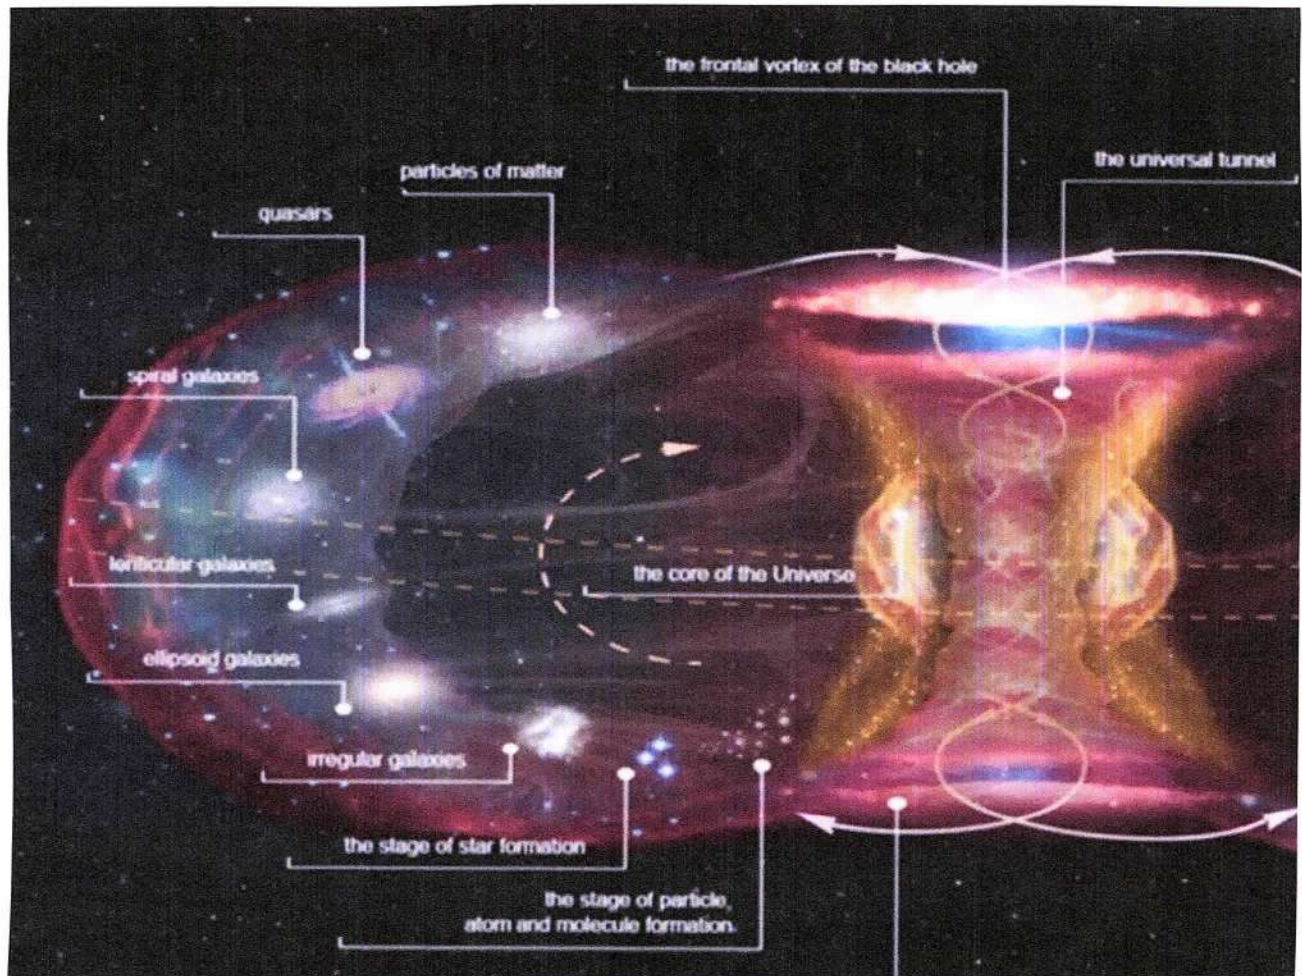

SHIVA IS THE BELL and the BULL
and Has BLUE. Has the TIME
KEEPER / HourGlass Shape - (The Damary)
which makes TEMPO-TIME, He is the
HYPER-BOLTA at the Center of the
world.

top view

Two weeks after Avebury Trusloe, a "toroidal vortex of magnetism" appeared at Woodborough on August 13, 2000