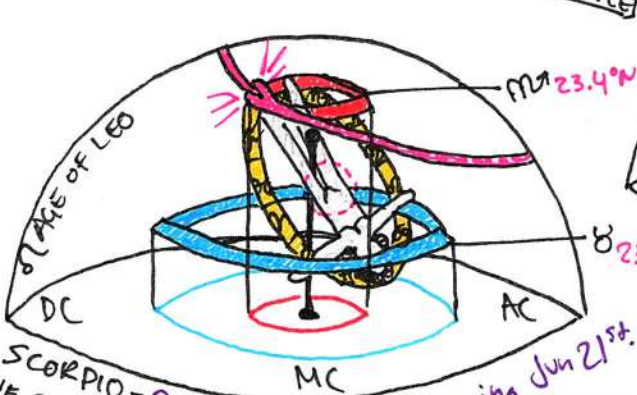

PRECESSION or "WOBBLE" - Happens when The pole star shifts in its circular motion due to The GYRO-MAGNETIC PRECESSION OF EVERY MAGNET; THIS A new part of Adam will be punctured.

On March 21st (During The Spring Equinox) - The Sun will Rise in Aquarius for the Next 2,000 years, and as the Sun Rises, Scorpio will be the MC (Mid Heaven) and Taurus be at the other side of the North Pole IC (Lower Heaven), while Leo Sets.

- PRECESSION IS ACCOUNTED -

- PRECESSION/Wobble not Present -

The GALACTIC CORE - IS located between SCORPIO and SAGITTARIUS.

SCORPIO - Replaces Cancer Beginning Jun 21st. THE GALACTIC CORE/HEAD OF THE SERPENT - will be visible for those far North of the Equator @ Night Time in the Winter Months.

Your position marks the Prime Meridian. AC - Means moving towards you. DC - Means moving away from you.

IMPORTANT: The MILKY WAY GALAXY and THE ECLIPTIC, intersect @ EXACTLY 60° Degrees, and NOT @ a 90° degree perpendicular Angle.