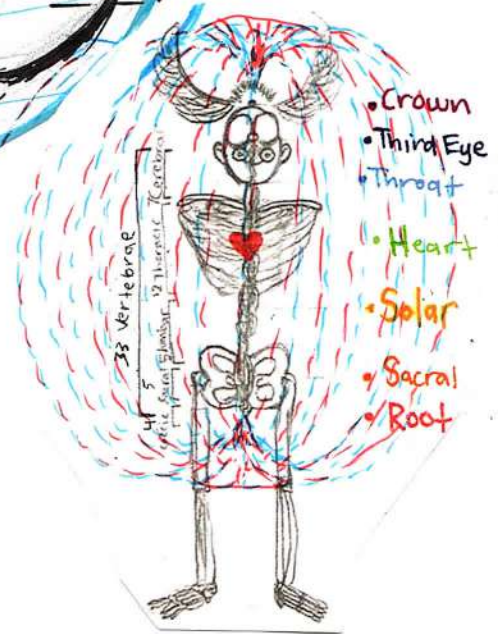

□ Perimeter $(1+1+1+1)=4$
 ○ Circumference $(.636 \cdot 2)\pi = 3.999$
 $\sqrt{\phi}$

□ Perimeter $(11+11+11+11)=44$
 ○ Circumference $(7 \cdot 2)\pi = 44$
 Radius of Circle = 7
 Diameter of Square = 11

CHAKRA MEANS WHIRLING WHEEL LIKE THE ONE BALANCED ON THE FINGERTIP OF THE GOD VISHNU.

Matthew 6:10 - "As in Heaven So on Earth."

Quran - Surah Fussilat 41:53 - "Soon shall we show them our signs on the Horizons and in their own bodies, until it becomes clear to them that is the Truth."