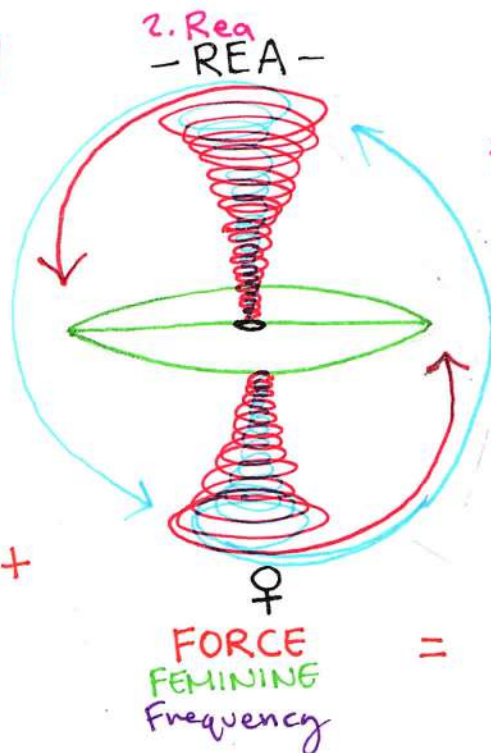

1008 years	2016 years
♃	84	168
♁	36	72
♅	12	24
♆	6	12