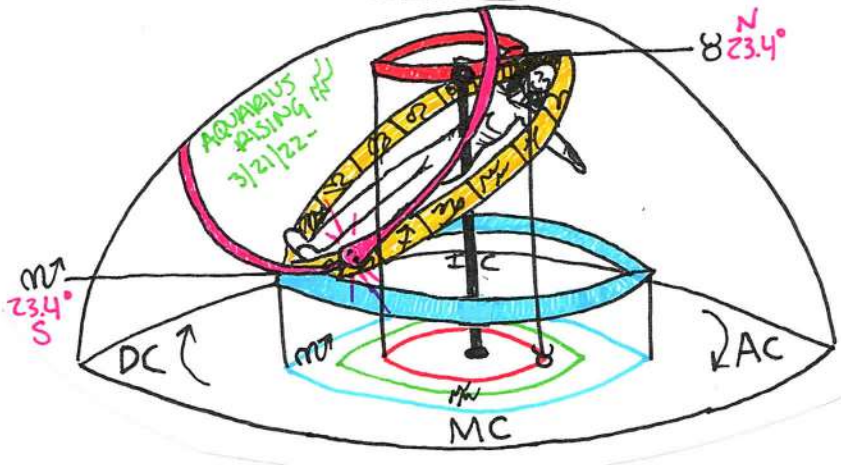

MAN
ADAM

MANTRAS
ARE SPECIFIC
SOUNDS MADE
WITH VOCALS.

MANIFESTATION
ATOM

MANSANA
ANATOMY OF
APPLE

CIRCLE
CIRC-EL
"CIRCUMFERENCE
OF EL..."

~ THE **25,920** "GREAT CARTWHEEL" OF ADAM KADMON ~

The Core of The Milky Way/ The Head of The Serpent is barely visible for those who are FAR NORTH of the Equator.

PRECESSION or "WOBBLE" - Happens when The pole star shifts in its circular motion due to The GYRO-MAGNETIC PRECESSION OF EVERY MAGNET; THIS A new part of Adam will be punctured.

On March 21st (During The Spring Equinox) - The Sun will Rise in Aquarius for the Next 2,000 years, and as the Sun Rises, Scorpio will be the MC (Mid Heaven) and Taurus be at the other side of the North Pole IC (Lower Heaven), while Leo Sets.

- PRECESSION IS ACCOUNTED -

- PRECESSION/Wobble not Present -

The GALACTIC CORE - IS located between SCORPIO and SAGITTARIUS.

SCORPIO - Replaces Cancer Beginning Jun 21st. THE GALACTIC CORE/HEAD OF THE SERPENT - will be visible for those far North of the Equator @ Night Time in the Winter Months.