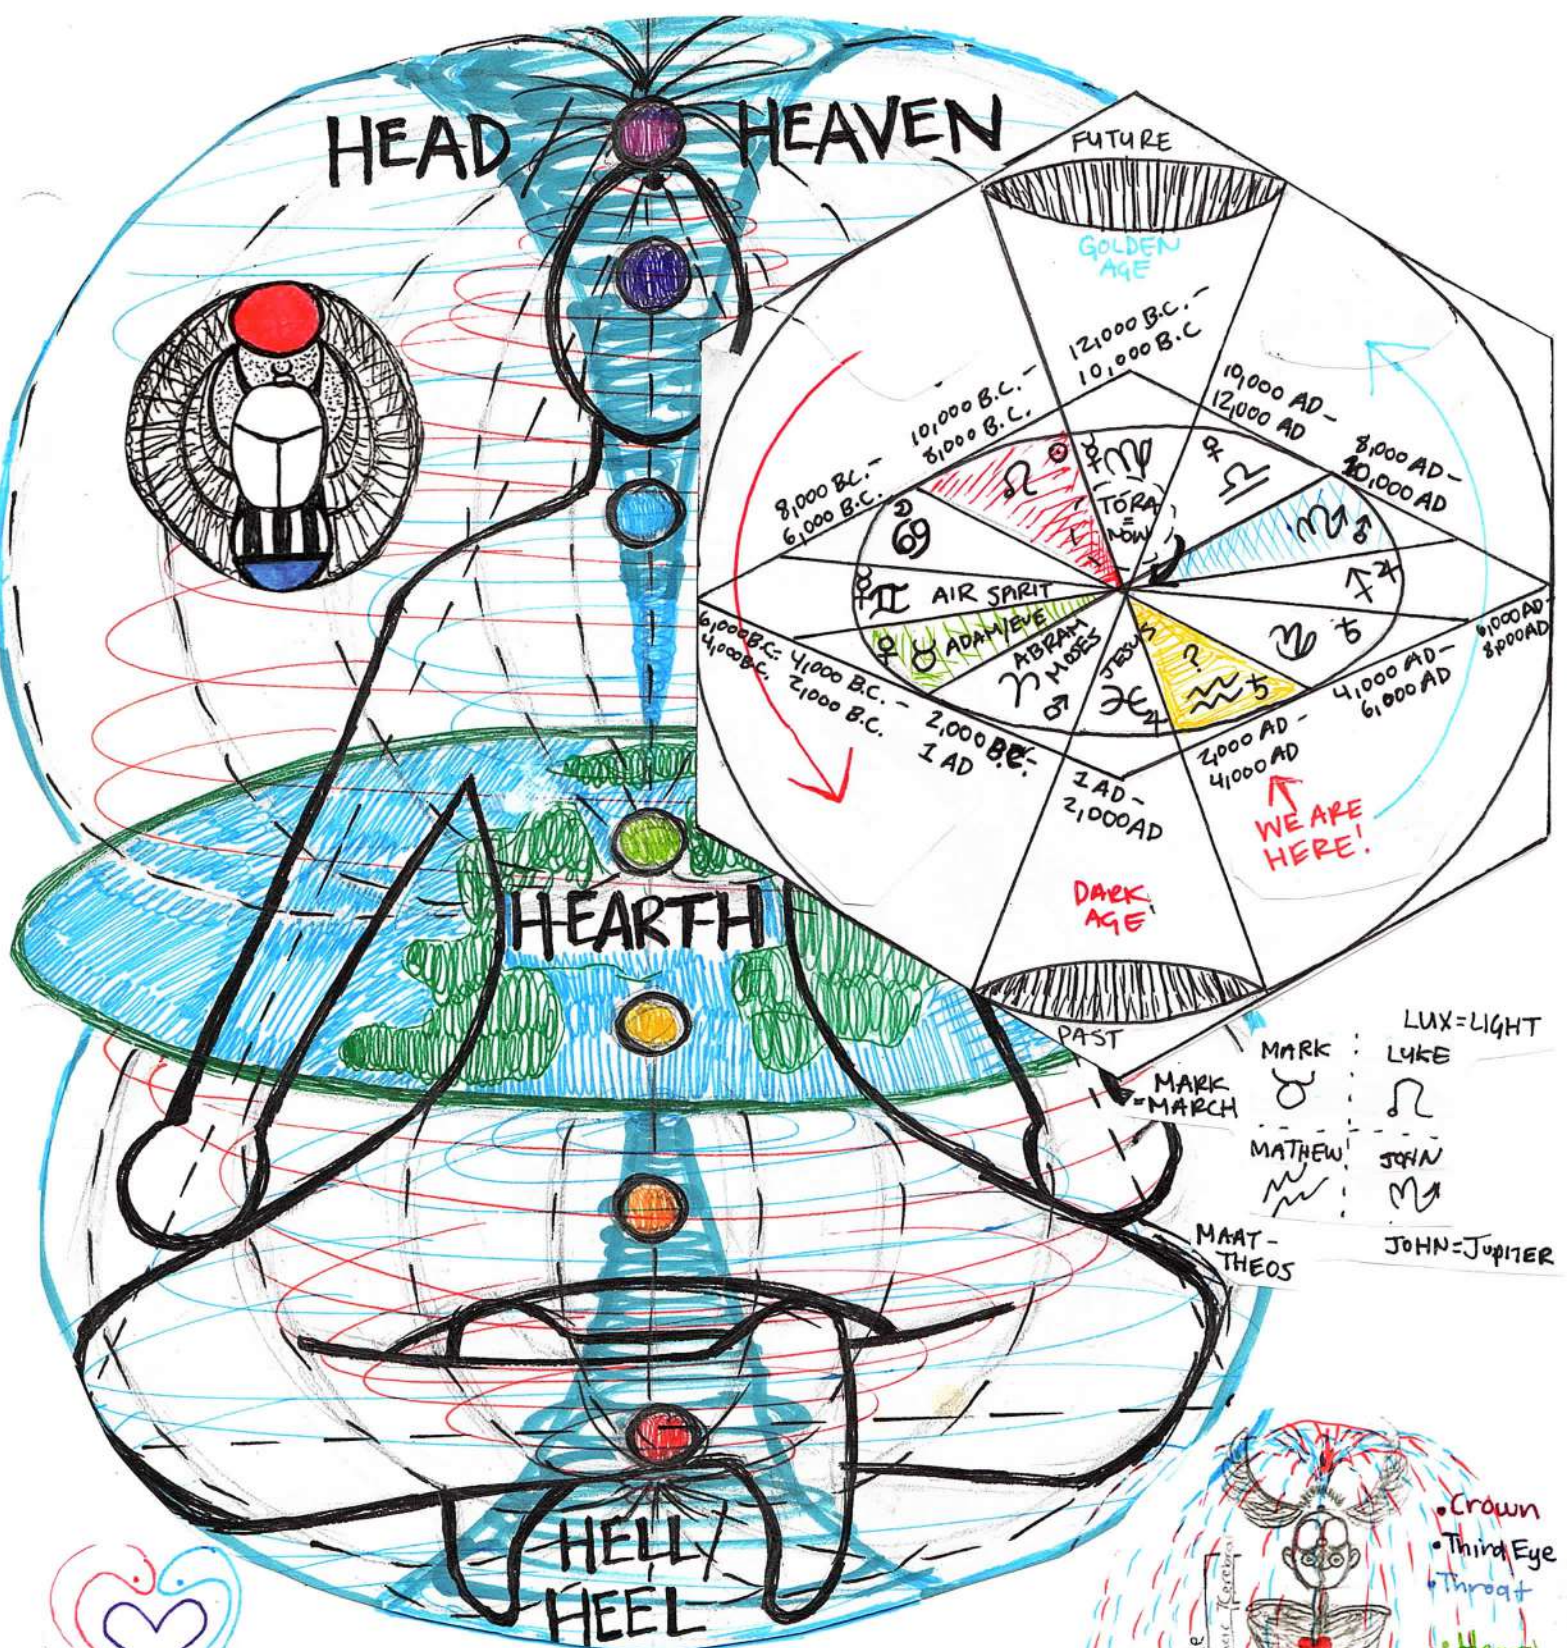

Your position marks the Prime Meridian. AC - Means moving towards you. DC - Means moving away from you.

IMPORTANT: The MILKY WAY GALAXY and THE ECLIPTIC, intersect @ EXACTLY 60° Degrees, and NOT @ a 90° degree perpendicular Angle.

there are 2 intersections. - NODES -

The BIG SQUARE
Squares the BLUE Tropic

The SMALL SQUARE
Squares the Green Tropic

Keplers Golden
Right Triangle, Connects
Heaven and Earth.

ϕ^3 4.618
 ϕ^2 2.618
 ϕ^1 1.618
 ϕ^0 1
 ϕ^{-1} .618
 ϕ^{-2} .382
 ϕ^{-3} .236

CHAKRA MEANS WHIRLING WHEEL LIKE THE ONE BALANCED ON THE FINGERTIP OF THE GOD VISHNU.

Matthew 6:10 - "As in Heaven So on Earth."

Quran - Surah Fussilat 41:53 - "Soon shall we show them our signs on the Horizons and in their own bodies, until it becomes clear to them that is the Truth."