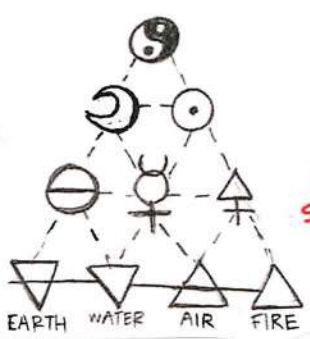

HEART / EARTH

HEEL / HELL

TORTOISE SHELL

- ♣ Cardinal - Brahma
- ♄ Fixed - Vishnu
- ♁ Mutable - Shiva
- G - Generate
- O - Operate
- D - Destroy

BEGIN - PRESERVE - END

- Shiva has 3 windings of the snake "VASUKI" around his neck, as a symbol of TIME, Start, Middle, End.

DYNAMICS OF ELECTROMAGNETISM

FULL MAGNETIC FIELD ~ SPECTRUM ~

Hyperbola & Torus

TETRACTYS OF PYTHAGORAS

THE 25,920
Great Precessional Year

AS ABOVE - SO BELOW
AS WITHIN - SO WITHOUT

NUMBERS + SHAPES
GEOMETRY