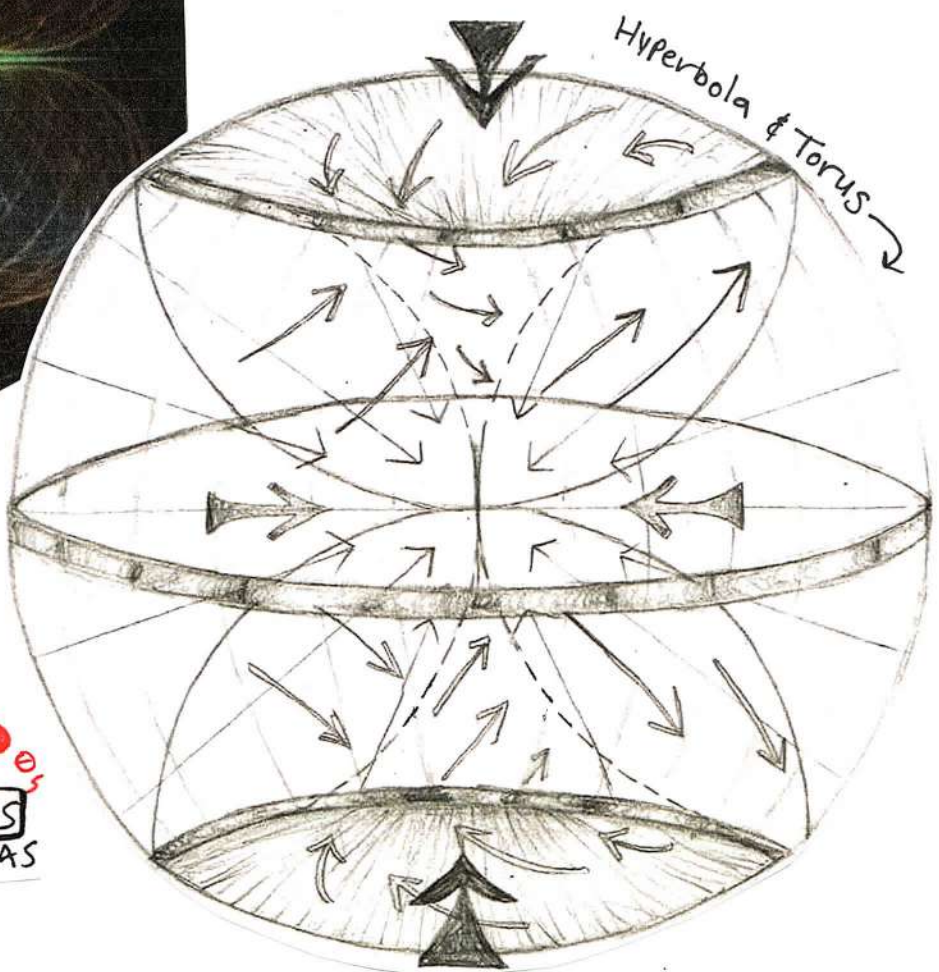

HEART / EARTH

HEEL / HELL

TORTOISE SHELL

- ♣ Cardinal - Brahma
- ♄ Fixed - Vishnu
- ♁ Mutable - Shiva
- G - Generate
- O - Operate
- D - Destroy

BEGIN - PRESERVE - END

- Shiva has 3 windings of the snake "VASUKI" around his neck, as a symbol of TIME, Start, Middle, End.

DYNAMICS OF ELECTROMAGNETISM

FULL MAGNETIC FIELD ~ SPECTRUM ~

Hyperbola & Torus

TETRACTYS OF PYTHAGORAS

THE 25,920
Great Precessional Year

AS ABOVE - SO BELOW
AS WITHIN - SO WITHOUT

NUMBERS + SHAPES
GEOMETRY