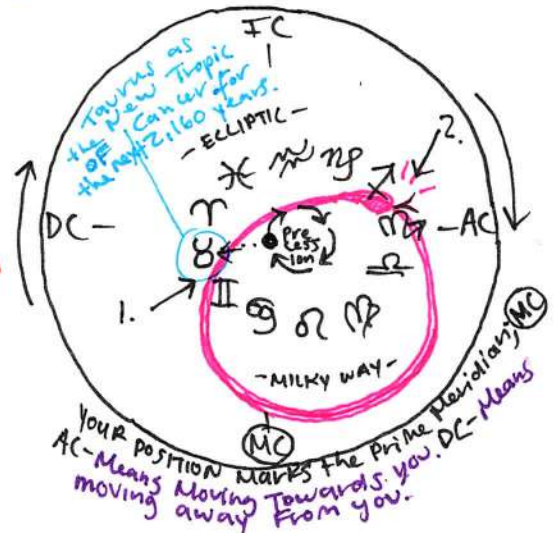

PRECESSION or "WOBBLE" - Happens when The pole star shifts in its circular motion due to The GYRO-MAGNETIC PRECESSION OF EVERY MAGNET; THIS A new part of Adam will be punctured.

On March 21st (During The Spring Equinox) - The Sun will Rise in Aquarius for the Next 2,000 years, and as the Sun Rises, Scorpio will be the MC (Mid Heaven) and Taurus be at the other side of the North Pole IC (Lower Heaven), while Leo Sets.

- PRECESSION IS ACCOUNTED -

- PRECESSION/Wobble not Present -

The GALACTIC CORE - IS located between SCORPIO and SAGITTARIUS.

SCORPIO - Replaces Cancer Beginning Jun 21st. THE GALACTIC CORE/HEAD OF THE SERPENT - will be visible for those far North of the Equator @ Night Time in the Winter Months.

Your position marks the Prime Meridian. AC - Means moving towards you. DC - Means moving away from you.

IMPORTANT: The MILKY WAY GALAXY and THE ECLIPTIC, intersect @ EXACTLY 60° Degrees, and NOT @ a 90° degree perpendicular Angle.