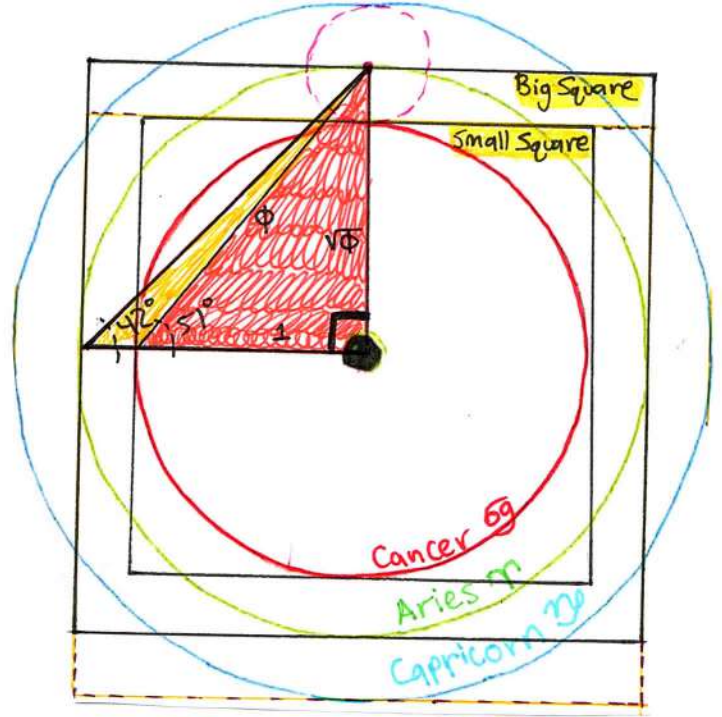

The BIG SQUARE
Squares the BLUE Tropic

The SMALL SQUARE
Squares the Green Tropic