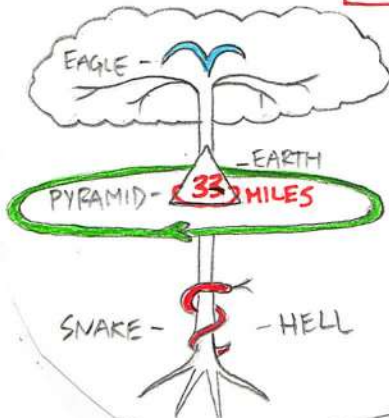

SPINE = MERUDANDA

THE BODY BECOMES A MAGNET
 BY RUNNING CURRENT UP THE SPINE
 TO PRODUCE AN ELECTROMAGNETIC
 FIELD. RELEASE ENERGY FROM
 THE BASE TO THE TOP OF THE
 HEAD. CHAKRA ALIGNMENT,
 LIKE A FASCES BUNDLE OF RODS!