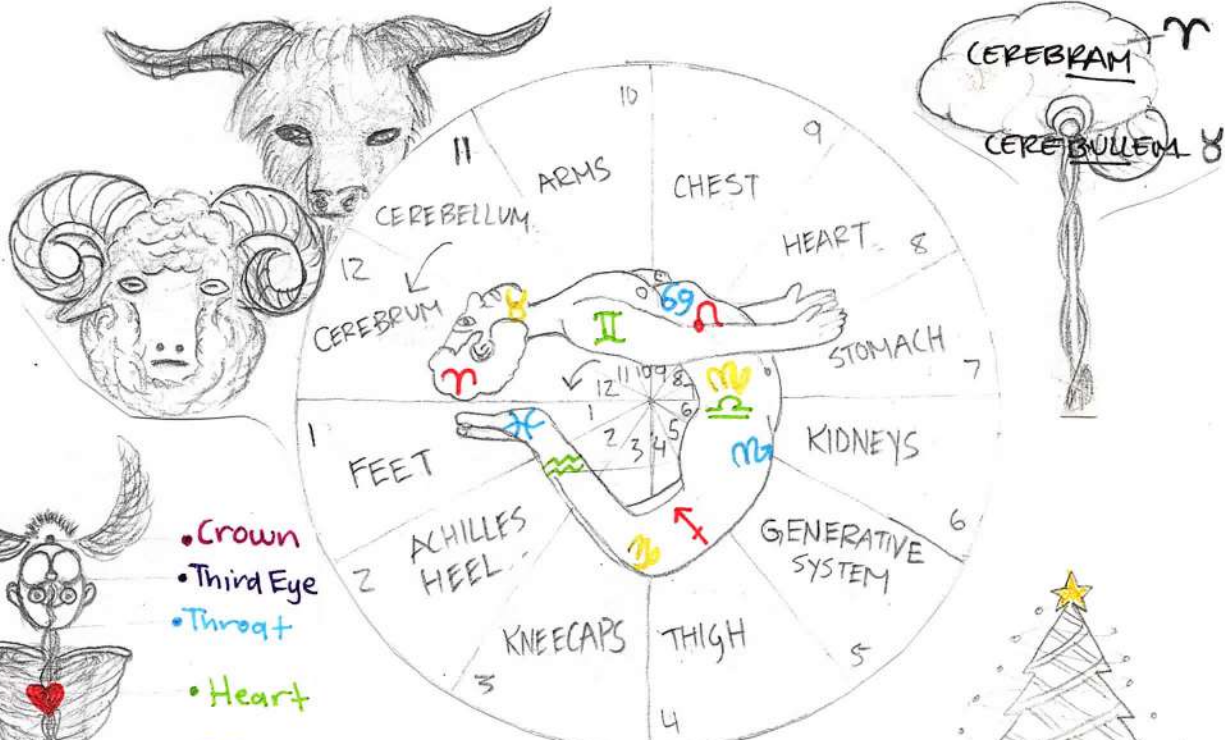

FLAT TRIANGLE

6480°

2160°

1440°

3600°

TRIANGLE

SQUARE

PENTAGON

HEXAGON

DODECAGON 1800°

- Crown
- Third Eye
- Throat
- Heart
- Solar
- Sacral
- Root

THE SRI YANTRA
"INDIAN MANDALA"

9 LINES
9 REALMS

SHAKTI 5 + SHIVA 4

Spring
Mar 21

Pisces