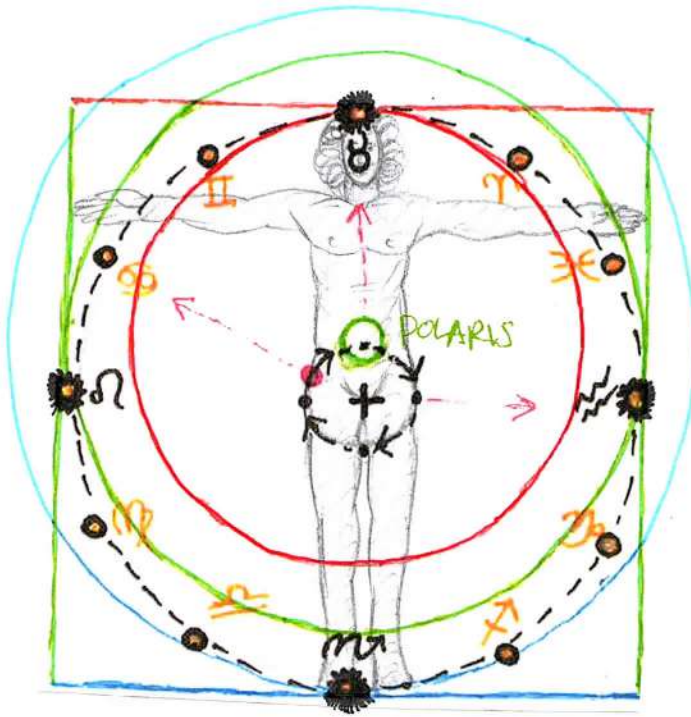

The BIG SQUARE
Squares the BLUE Tropic

The SMALL SQUARE
Squares the Green Tropic