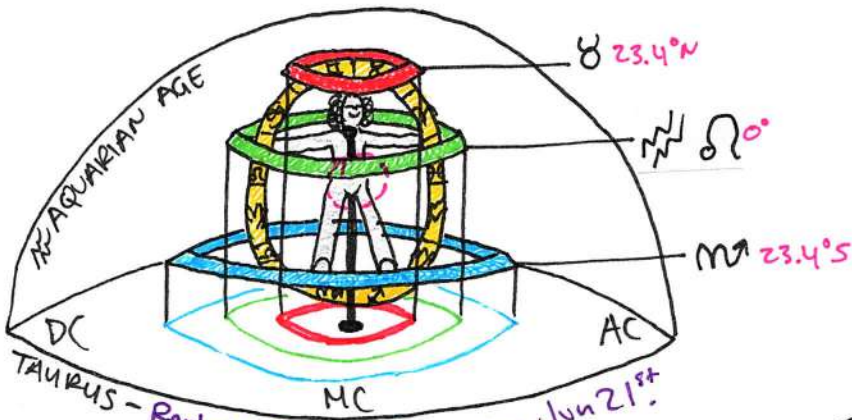

MAN
ADAM

MANTRAS
ARE SPECIFIC
SOUNDS MADE
WITH VOCALS.

MANIFESTATION
ATOM

MANSANA
ANATOMY OF
APPLE

CIRCLE
CIRC-EL
"CIRCUMFERENCE
OF EL..."

~ THE **25,920** "GREAT CARTWHEEL" OF ADAM KADMON ~

The Core of The Milky Way/ The Head of The Serpent is barely visible for those who are FAR NORTH of the Equator.

PRECESSION or "WOBBLE" - Happens when The pole star shifts in its circular motion due to The GYRO-MAGNETIC PRECESSION OF EVERY MAGNET; THIS A new part of Adam will be punctured.

On March 21st (During The Spring Equinox) - The Sun will Rise in Aquarius for the Next 2,000 years, and as the Sun Rises, Scorpio will be the MC (Mid Heaven) and Taurus be at the other side of the North Pole IC (Lower Heaven), while Leo Sets.

- PRECESSION IS ACCOUNTED -

- PRECESSION/Wobble not Present -

The GALACTIC CORE - IS located between SCORPIO and SAGITTARIUS.

SCORPIO - Replaces Cancer Beginning Jun 21st. THE GALACTIC CORE/HEAD OF THE SERPENT - will be visible for those far North of the Equator @ Night Time in the Winter Months.