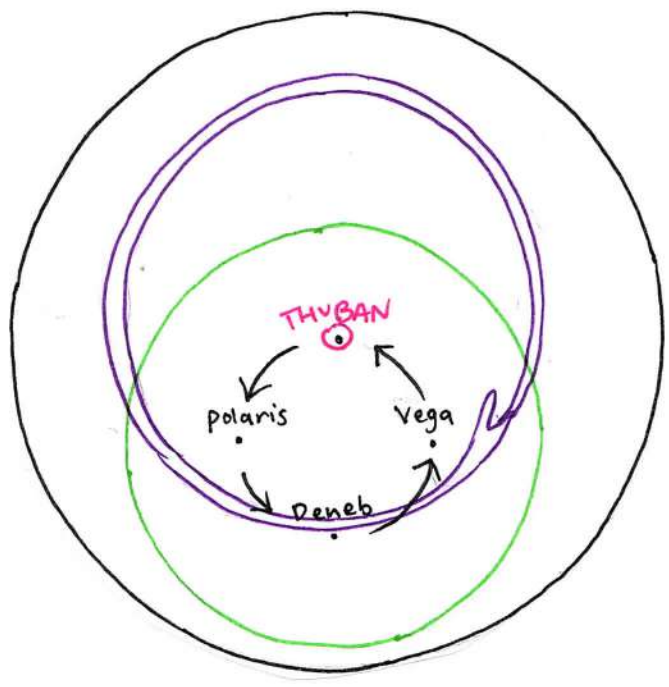

HEART / EARTH

HEEL / HELL

TORTOISE SHELL

- ♣ Cardinal - Brahma
- ♄ Fixed - Vishnu
- ♁ Mutable - Shiva
- G - Generate
- O - Operate
- D - Destroy

BEGIN - PRESERVE - END

- Shiva has 3 windings of the snake "VASUKI" around his neck, as a symbol of TIME, Start, Middle, End.

DYNAMICS OF ELECTROMAGNETISM

FULL MAGNETIC FIELD ~ SPECTRUM ~

Hyperbola & Torus

TETRACTYS OF PYTHAGORAS

THE 25,920
Great Precessional Year

AS ABOVE - SO BELOW
AS WITHIN - SO WITHOUT

NUMBERS + SHAPES
GEOMETRY