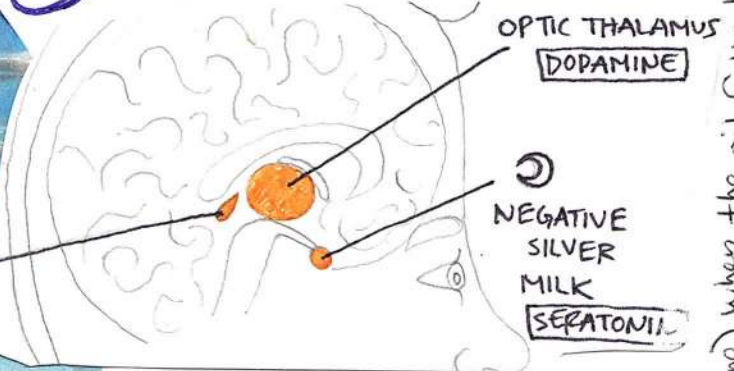

THE HEBREW WORD MASCHIAH OCCURS 39 TIMES IN THE OLD T. THE GREEK EQUIVALENT IS CHRISTOS WHICH REFERS TO AN ANOINTING IN WHICH OIL IS Poured OVER THE HEAD, TO CONSECRATE A PRIEST, A PROPHET OR A KING TO OFFICE. TODAY'S WORD **CHRISTENING** SHARES THE SAME ROOT!